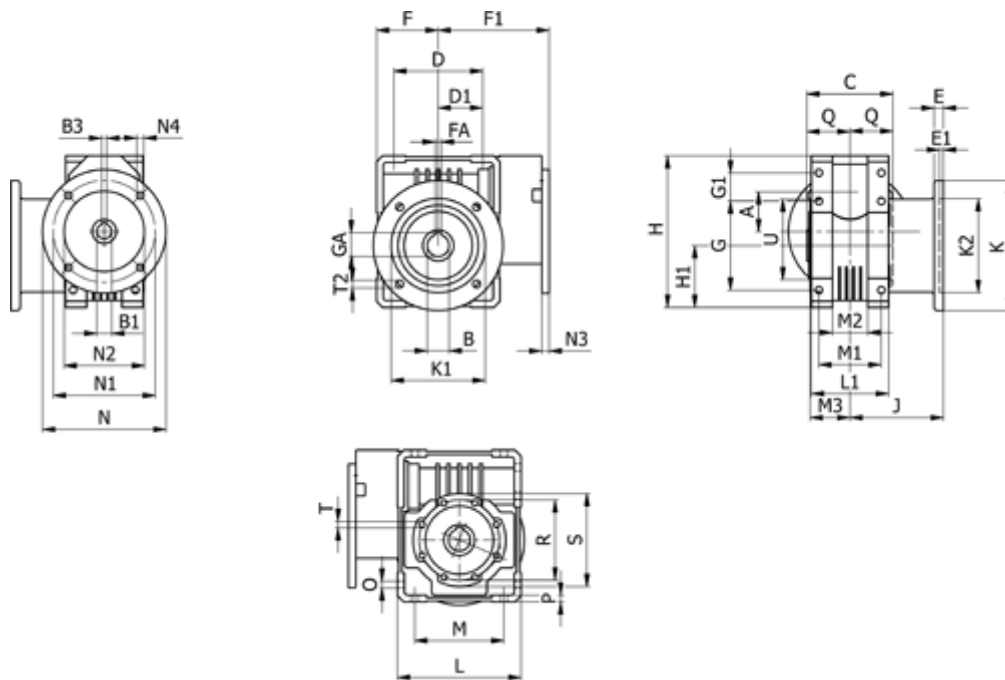

Data Sheet

Article number: 392107515042010

Description: Worm gear
WR 75-UF2-150-63B5, without lubrication

Measures

A = 75.00	E = 12	H = 220.5	M = 102	N4 = M8x10	U = 90
B = 30	E1 = 5	H1 = 87.0	M1 = 130	O = 10.5	
B1 E7 = 14	F = 87	J = 111.0	M2 = 95	P = 9	
B2 = 16.3	F1 = 152	K = 200	M3 = 10	Q = 40	
B3 H9 = 5	FA = 8	K1 = 165	N = 140	R = 110	
C = 127	G = 126	K2 = 130	N1 = 165	S = 125	
D = 109.5	G1 = 46.5	L = 59	N2 = 130	T = M8x14	
D1 = 46.5	GA = 33.3	L1 = 126	N3 = 12.0	T2 = 12.5	